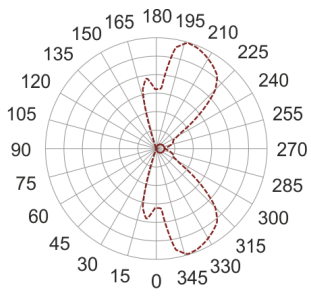

WINGO SZARY

— C0-C180 - - - - C90-C270

- IP: 54
- Color temperature: 2700-3500
- Luminous flux: 250 lm

Name	Code	Colour	Voltage supply	Luminaire wattage	Light source type	Luminous flux	
WINGO-SZARY	2221693	gray	230V	7,5W	LED	250 lm	3000K