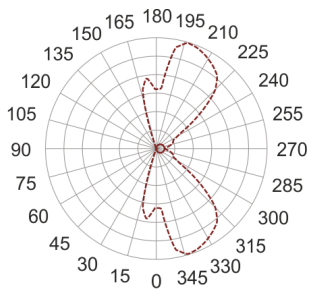

# WINGO SZARY

---

— C0-C180      - - - - C90-C270

- IP: 54
- Color temperature: 2700-3500
- Luminous flux: 250 lm

Name	Code	Colour	Voltage supply	Luminaire wattage	Light source type	Luminous flux	
<a href="#">WINGO-SZARY</a>	2221693	gray	230V	7,5W	LED	250 lm	3000K