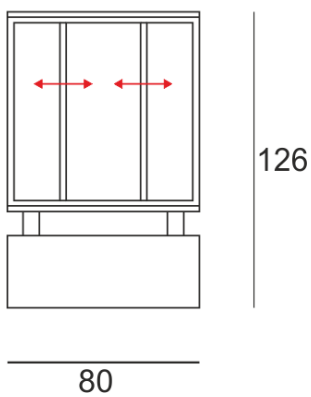

# WINGO SZARY

---

— C0-C180      - - - - C90-C270

- IP: 54
- Color temperature: 2700-3500
- Luminous flux: 250 lm

Name	Code	Colour	Voltage supply	Luminaire wattage	Light source type	Luminous flux	
<a href="#">WINGO-SZARY</a>	2221693	gray	230V	7,5W	LED	250 lm	3000K