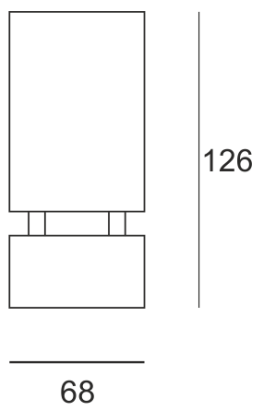

# WINGO SZARY

---

— C0-C180      - - - - C90-C270

- IP: 54
- Color temperature: 2700-3500
- Luminous flux: 250 lm

Name	Code	Colour	Voltage supply	Luminaire wattage	Light source type	Luminous flux	
<a href="#">WINGO-SZARY</a>	2221693	gray	230V	7,5W	LED	250 lm	3000K