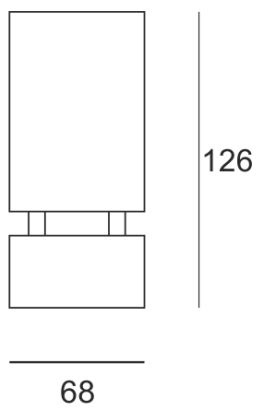

WINGO SZARY

— C0-C180 - - - - C90-C270

- IP: 54
- Color temperature: 2700-3500
- Luminous flux: 250 lm

Name	Code	Colour	Voltage supply	Luminaire wattage	Light source type	Luminous flux	
WINGO-SZARY	2221693	gray	230V	7,5W	LED	250 lm	3000K