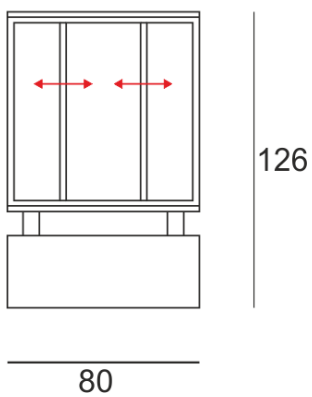

WINGO SZARY

— C0-C180 - - - - C90-C270

- IP: 54
- Color temperature: 2700-3500
- Luminous flux: 250 lm

Name	Code	Colour	Voltage supply	Luminaire wattage	Light source type	Luminous flux	
WINGO-SZARY	2221693	gray	230V	7,5W	LED	250 lm	3000K