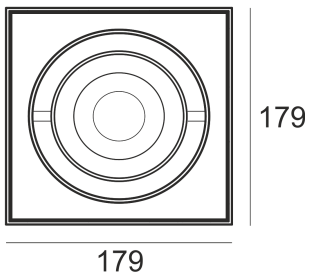

# WOODGO SPOT 15W 3,0K

- IP: 20
- Color temperature: 2700-3500
- Luminous flux: 720 lm

Name	Code	Colour	Voltage supply	Luminaire wattage	Light source type	Luminous flux	
<a href="#">WOODGO SPOT 15W 3,0K</a>	018-010000	white	230V	15W	LED	720 lm	3000K