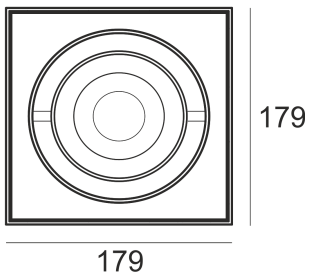

WOODGO SPOT 15W 3,0K

- IP: 20
- Color temperature: 2700-3500
- Luminous flux: 720 lm

Name	Code	Colour	Voltage supply	Luminaire wattage	Light source type	Luminous flux	
WOODGO SPOT 15W 3,0K	018-010000	white	230V	15W	LED	720 lm	3000K