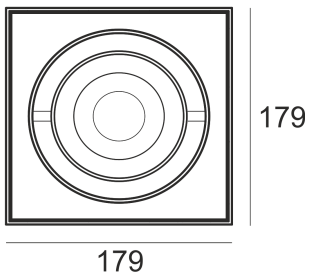

WOODGO SPOT 15W 4,0K

- IP: 20
- Color temperature: 3500-4000, Cool
- Luminous flux: 720 lm

Name	Code	Colour	Voltage supply	Luminaire wattage	Light source type	Luminous flux	
WOODGO SPOT 15W 4,0K	018-010000	white	230V	15W	LED	720 lm	4000K