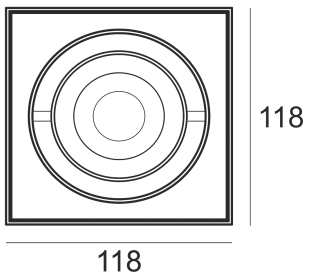

# WOODGO SPOT 1X6W 3,0K

- IP: 20
- Color temperature: 2700-3500
- Luminous flux: 360 lm

Name	Code	Colour	Voltage supply	Luminaire wattage	Light source type	Luminous flux	
<a href="#">WOODGO SPOT 1x6W 3,0K</a>	015-010000	white	230V	6W	LED	360 lm	3000K