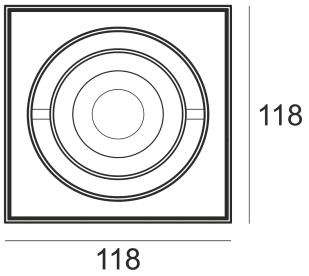

WOODGO SPOT 1X6W 3,0K

- IP: 20
- Color temperature: 2700-3500
- Luminous flux: 360 lm

| Name | Code | Colour | Voltage supply | Luminaire wattage | Light source type | Luminous flux | |
|---------------------------------------|------------|--------|----------------|-------------------|-------------------|---------------|-------|
| WOODGO SPOT 1x6W 3,0K | 015-010000 | white | 230V | 6W | LED | 360 lm | 3000K |