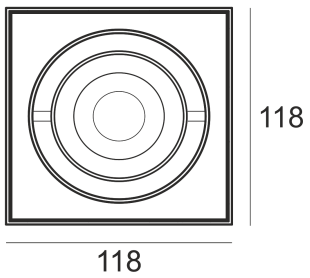

# WOODGO SPOT 1X6W 3,0K

- IP: 20
- Color temperature: 2700-3500
- Luminous flux: 360 lm

| Name                                  | Code       | Colour | Voltage supply | Luminaire wattage | Light source type | Luminous flux |       |
|---------------------------------------|------------|--------|----------------|-------------------|-------------------|---------------|-------|
| <a href="#">WOODGO SPOT 1x6W 3,0K</a> | 015-010000 | white  | 230V           | 6W                | LED               | 360 lm        | 3000K |