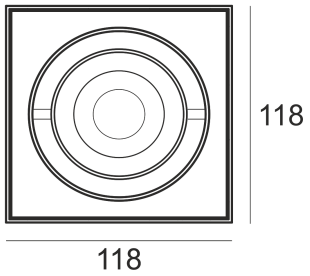

# WOODGO SPOT 1X6W 3,0K

- IP: 20
- Color temperature: 2700-3500
- Luminous flux: 360 lm

Name	Code	Colour	Voltage supply	Luminaire wattage	Light source type	Luminous flux	
<a href="#">WOODGO SPOT 1x6W 3,0K</a>	015-010000	white	230V	6W	LED	360 lm	3000K