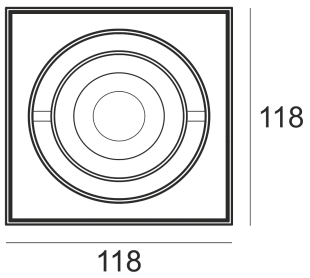

WOODGO SPOT 1X6W 4,0K

- IP: 20
- Color temperature: 3500-4000, Cool
- Luminous flux: 360 lm

Name	Code	Colour	Voltage supply	Luminaire wattage	Light source type	Luminous flux	
WOODGO SPOT 1x6W 4,0K	015-010000	white	230V	6W	LED	360 lm	4000K