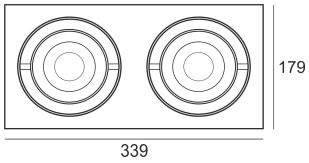

WOODGO SPOT 2X15W 3,0K

- IP: 20
- Color temperature: 2700-3500
- Luminous flux: 2x720 lm

Name	Code	Colour	Voltage supply	Luminaire wattage	Light source type	Luminous flux	
WOODGO SPOT 2x15W 3,0K	019-010000	white	230V	2x15W	LED	2x720 lm	3000K