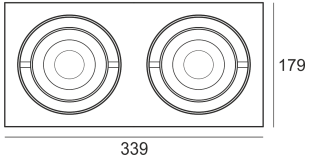

# WOODGO SPOT 2X15W 3,0K

- IP: 20
- Color temperature: 2700-3500
- Luminous flux: 2x720 lm

Name	Code	Colour	Voltage supply	Luminaire wattage	Light source type	Luminous flux	
<a href="#">WOODGO SPOT 2x15W 3,0K</a>	019-010000	white	230V	2x15W	LED	2x720 lm	3000K