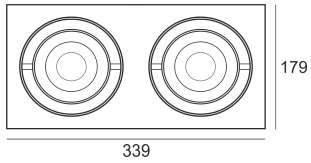

WOODGO SPOT 2X15W 3,0K

- IP: 20
- Color temperature: 2700-3500
- Luminous flux: 2x720 lm

Name	Code	Colour	Voltage supply	Luminaire wattage	Light source type	Luminous flux	
WOODGO SPOT 2x15W 3,0K	019-010000	white	230V	2x15W	LED	2x720 lm	3000K