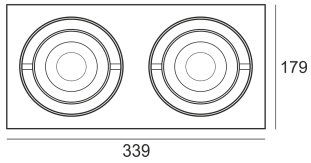

# WOODGO SPOT 2X15W 4,0K

- IP: 20
- Color temperature: 3500-4000, Cool
- Luminous flux: 2x720 lm

Name	Code	Colour	Voltage supply	Luminaire wattage	Light source type	Luminous flux	
<a href="#">WOODGO SPOT 2x15W 4,0K</a>	019-010000	white	230V	2x15W	LED	2x720 lm	4000K