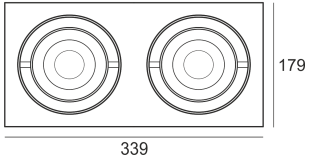

WOODGO SPOT 2X15W 4,0K

- IP: 20
- Color temperature: 3500-4000, Cool
- Luminous flux: 2x720 lm

Name	Code	Colour	Voltage supply	Luminaire wattage	Light source type	Luminous flux	
WOODGO SPOT 2x15W 4,0K	019-010000	white	230V	2x15W	LED	2x720 lm	4000K