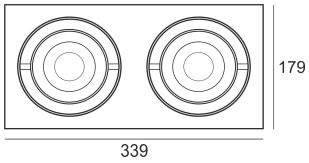

WOODGO SPOT 2X15W 4,0K

- IP: 20
- Color temperature: 3500-4000, Cool
- Luminous flux: 2x720 lm

Name	Code	Colour	Voltage supply	Luminaire wattage	Light source type	Luminous flux	
WOODGO SPOT 2x15W 4,0K	019-010000	white	230V	2x15W	LED	2x720 lm	4000K