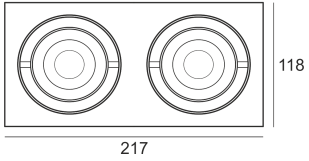

# WOODGO SPOT 2X6W 3,0K

- IP: 20
- Color temperature: 2700-3500
- Luminous flux: 2x360 lm

Name	Code	Colour	Voltage supply	Luminaire wattage	Light source type	Luminous flux	
<a href="#">WOODGO SPOT 2x6W 3,0K</a>	016-010000	white	230V	2x6W	LED	2x360 lm	3000K