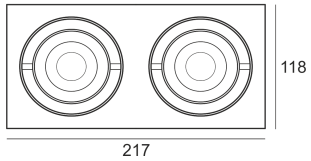

WOODGO SPOT 2X6W 3,0K

- IP: 20
- Color temperature: 2700-3500
- Luminous flux: 2x360 lm

Name	Code	Colour	Voltage supply	Luminaire wattage	Light source type	Luminous flux	
WOODGO SPOT 2x6W 3,0K	016-010000	white	230V	2x6W	LED	2x360 lm	3000K