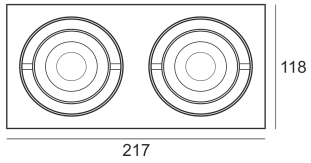

WOODGO SPOT 2X6W 3,0K

- IP: 20
- Color temperature: 2700-3500
- Luminous flux: 2x360 lm

Name	Code	Colour	Voltage supply	Luminaire wattage	Light source type	Luminous flux	
WOODGO SPOT 2x6W 3,0K	016-010000	white	230V	2x6W	LED	2x360 lm	3000K