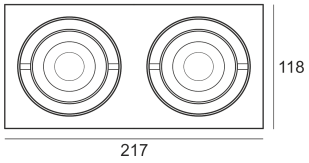

# WOODGO SPOT 2X6W 4,0K

- IP: 20
- Color temperature: 3500-4000, Cool
- Luminous flux: 2x360 lm

Name	Code	Colour	Voltage supply	Luminaire wattage	Light source type	Luminous flux	
<a href="#">WOODGO SPOT 2x6W 4,0K</a>	016-010000	white	230V	2x6W	LED	2x360 lm	4000K