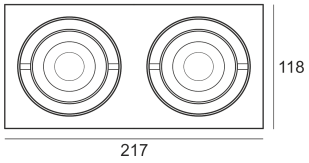

WOODGO SPOT 2X6W 4,0K

- IP: 20
- Color temperature: 3500-4000, Cool
- Luminous flux: 2x360 lm

| Name | Code | Colour | Voltage supply | Luminaire wattage | Light source type | Luminous flux | |
|---------------------------------------|------------|--------|----------------|-------------------|-------------------|---------------|-------|
| WOODGO SPOT 2x6W 4,0K | 016-010000 | white | 230V | 2x6W | LED | 2x360 lm | 4000K |