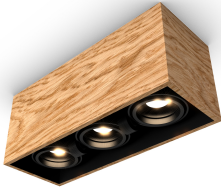

WOODGO SPOT 3X6W 3,0K

- IP: 20
- Color temperature: 2700-3500
- Luminous flux: 3x360 lm

Name	Code	Colour	Voltage supply	Luminaire wattage	Light source type	Luminous flux	
WOODGO SPOT 3x6W 3,0K	017-010000	white	230V	3x6W	LED	3x360 lm	3000K