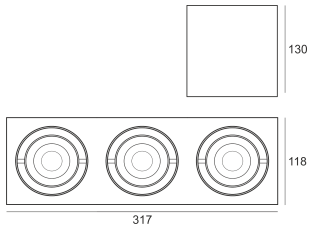

WOODGO SPOT 3X6W 3,0K

- IP: 20
- Color temperature: 2700-3500
- Luminous flux: 3x360 lm

Name	Code	Colour	Voltage supply	Luminaire wattage	Light source type	Luminous flux	
WOODGO SPOT 3x6W 3,0K	017-010000	white	230V	3x6W	LED	3x360 lm	3000K