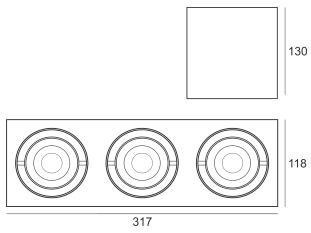

# WOODGO SPOT 3X6W 4,0K

- IP: 20
- Color temperature: 3500-4000, Cool
- Luminous flux: 3x360 lm

Name	Code	Colour	Voltage supply	Luminaire wattage	Light source type	Luminous flux	
<a href="#">WOODGO SPOT 3x6W 4,0K</a>	017-010000	white	230V	3x6W	LED	3x360 lm	4000K