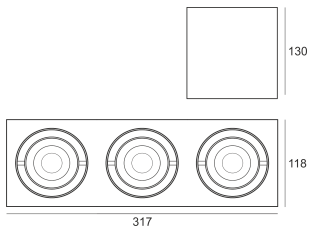

WOODGO SPOT 3X6W 4,0K

- IP: 20
- Color temperature: 3500-4000, Cool
- Luminous flux: 3x360 lm

Name	Code	Colour	Voltage supply	Luminaire wattage	Light source type	Luminous flux	
WOODGO SPOT 3x6W 4,0K	017-010000	white	230V	3x6W	LED	3x360 lm	4000K