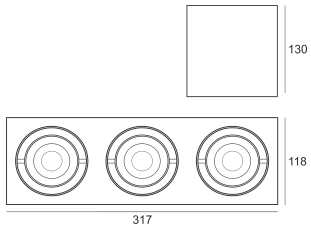

WOODGO SPOT 3X6W 4,0K

- IP: 20
- Color temperature: 3500-4000, Cool
- Luminous flux: 3x360 lm

Name	Code	Colour	Voltage supply	Luminaire wattage	Light source type	Luminous flux	
WOODGO SPOT 3x6W 4,0K	017-010000	white	230V	3x6W	LED	3x360 lm	4000K