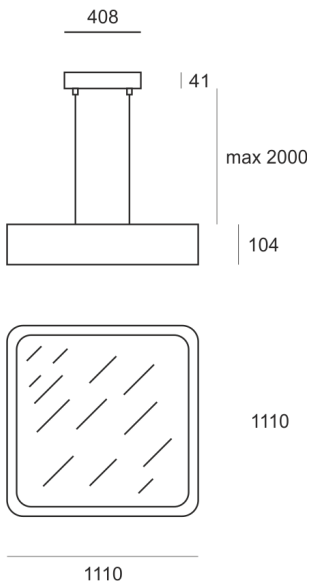

WOODGO KZ 120 35/3,0K

- IP: 20
- Color temperature: 2700-3500
- Luminous flux: 13920 lm

Name	Code	Colour	Voltage supply	Luminaire wattage	Light source type	Luminous flux	
WOODGO.KZ.120.35/3,0K	003-010830+010-010000	white	230V	200W	LED	13920 lm	3000K