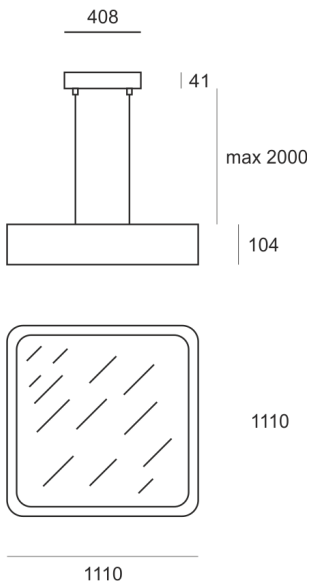

# WOODGO KZ 120 35/3,0K

- IP: 20
- Color temperature: 2700-3500
- Luminous flux: 13920 lm

Name	Code	Colour	Voltage supply	Luminaire wattage	Light source type	Luminous flux	
<a href="#">WOODGO.KZ.120.35/3,0K</a>	003-010830+010-010000	white	230V	200W	LED	13920 lm	3000K