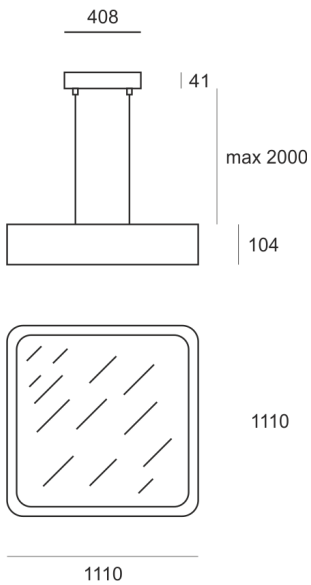

WOODGO KZ 120 35/4,0K

- IP: 20
- Color temperature: 3500-4000, Cool
- Luminous flux: 13920 lm

Name	Code	Colour	Voltage supply	Luminaire wattage	Light source type	Luminous flux	
WOODGO.KZ.120.35/4,0K	003-010840+010-010000	white	230V	200W	LED	13920 lm	4000K