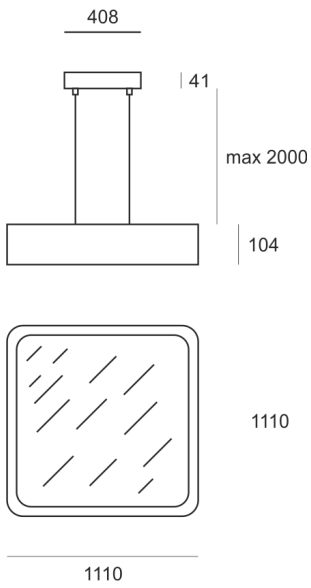

# WOODGO KZ 120 35/4,0K

- IP: 20
- Color temperature: 3500-4000, Cool
- Luminous flux: 13920 lm

Name	Code	Colour	Voltage supply	Luminaire wattage	Light source type	Luminous flux	
<a href="#">WOODGO.KZ.120.35/4,0K</a>	003-010840+010-010000	white	230V	200W	LED	13920 lm	4000K