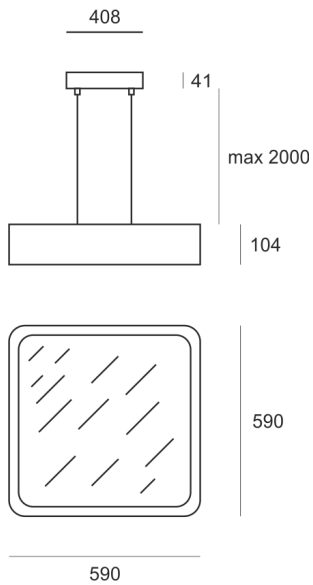

WOODGO KZ 60 35/3,0K

- IP: 20
- Color temperature: 2700-3500
- Luminous flux: 3480 lm

Name	Code	Colour	Voltage supply	Luminaire wattage	Light source type	Luminous flux	
WOODGO.KZ.60.35/3,0K	001-010830+010-010000	white	230V	50W	LED	3480 lm	3000K