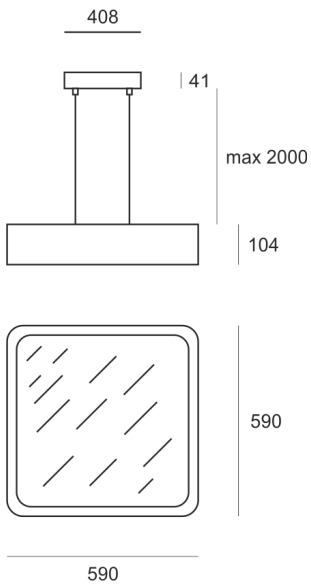

WOODGO KZ 60 35/3,0K

- IP: 20
- Color temperature: 2700-3500
- Luminous flux: 3480 lm

Name	Code	Colour	Voltage supply	Luminaire wattage	Light source type	Luminous flux	
WOODGO.KZ.60.35/3,0K	001-010830+010-010000	white	230V	50W	LED	3480 lm	3000K