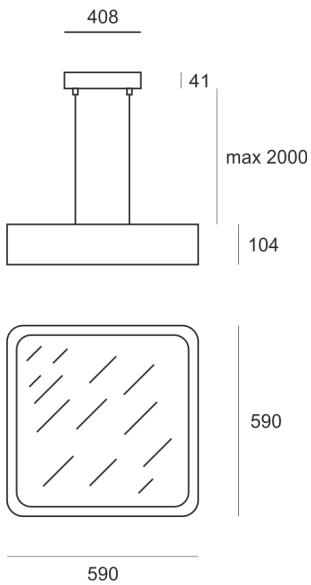

# WOODGO KZ 60 35/3,0K

- IP: 20
- Color temperature: 2700-3500
- Luminous flux: 3480 lm

Name	Code	Colour	Voltage supply	Luminaire wattage	Light source type	Luminous flux	
<a href="#">WOODGO.KZ.60.35/3,0K</a>	001-010830+010-010000	white	230V	50W	LED	3480 lm	3000K