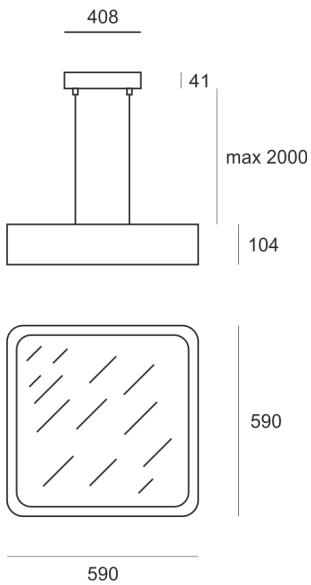

WOODGO KZ 60 35/4,0K

- IP: 20
- Color temperature: 3500-4000, Cool
- Luminous flux: 3480 lm

Name	Code	Colour	Voltage supply	Luminaire wattage	Light source type	Luminous flux	
WOODGO KZ 60 35/4,0K	001-010840+010-010000	white	230V	50W	LED	3480 lm	4000K