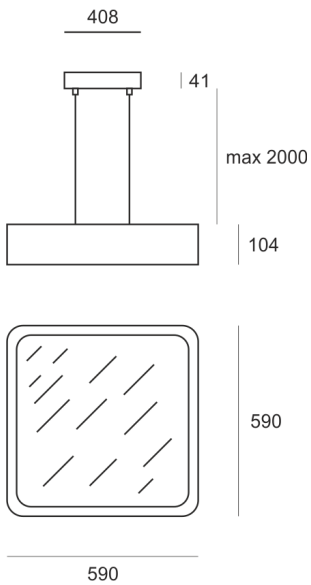

# WOODGO KZ 60 35/4,0K

- IP: 20
- Color temperature: 3500-4000, Cool
- Luminous flux: 3480 lm

Name	Code	Colour	Voltage supply	Luminaire wattage	Light source type	Luminous flux	
<a href="#">WOODGO KZ 60 35/4,0K</a>	001-010840+010-010000	white	230V	50W	LED	3480 lm	4000K