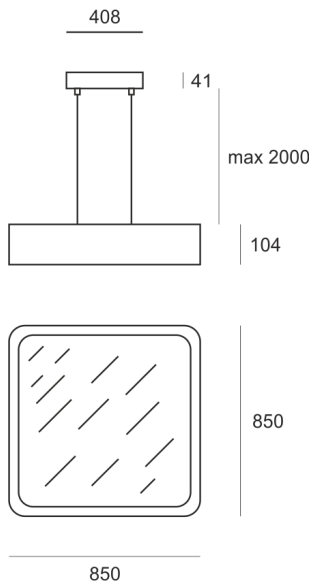

WOODGO KZ 90 35/3,0K

- IP: 20
- Color temperature: 2700-3500
- Luminous flux: 7830 lm

Name	Code	Colour	Voltage supply	Luminaire wattage	Light source type	Luminous flux	
WOODGO KZ 90 35/3,0K	002-010830+010-010000	white	230V	112W	LED	7830 lm	3000K