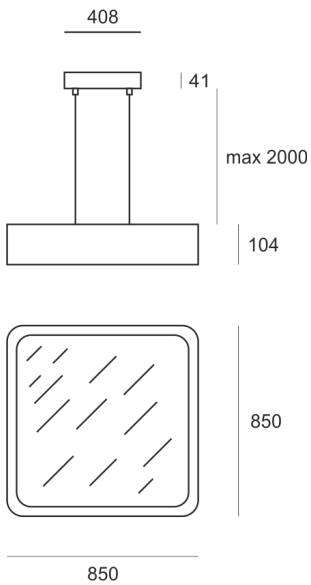

WOODGO KZ 90 35/3,0K

- IP: 20
- Color temperature: 2700-3500
- Luminous flux: 7830 lm

Name	Code	Colour	Voltage supply	Luminaire wattage	Light source type	Luminous flux	
WOODGO KZ 90 35/3,0K	002-010830+010-010000	white	230V	112W	LED	7830 lm	3000K