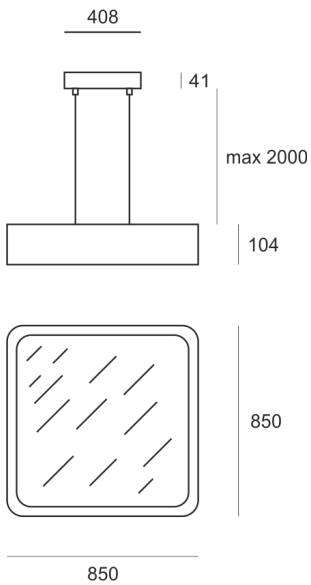

WOODGO KZ 90 35/4,0K

- IP: 20
- Color temperature: 3500-4000, Cool
- Luminous flux: 7830 lm

Name	Code	Colour	Voltage supply	Luminaire wattage	Light source type	Luminous flux	
WOODGO KZ 90 35/4,0K	002-010840+010-010000	white	230V	112W	LED	7830 lm	4000K