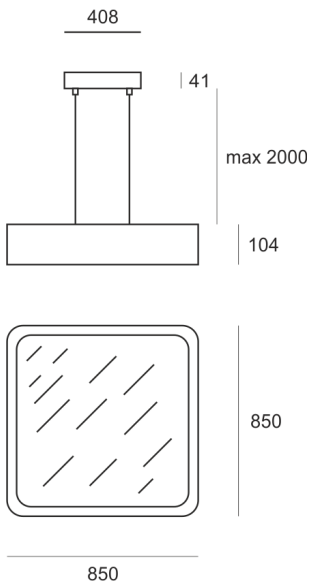

WOODGO KZ 90 35/4,0K

- IP: 20
- Color temperature: 3500-4000, Cool
- Luminous flux: 7830 lm

Name	Code	Colour	Voltage supply	Luminaire wattage	Light source type	Luminous flux	
WOODGO KZ 90 35/4,0K	002-010840+010-010000	white	230V	112W	LED	7830 lm	4000K