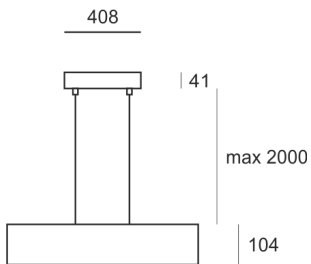

# WOODGO RZ 120 35/3,0K

1110

- IP: 20
- Color temperature: 2700-3500
- Luminous flux: 13000 lm

Name	Code	Colour	Voltage supply	Luminaire wattage	Light source type	Luminous flux	
<a href="#">WOODGO RZ 120 35/3,0K</a>	006-010830+011-010000	white	230V	159W	LED	13000 lm	3000K