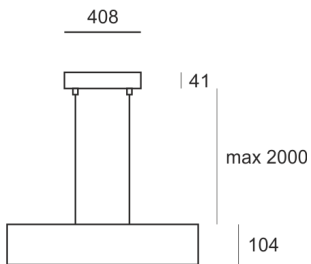

WOODGO RZ 120 35/3,0K

1110

- IP: 20
- Color temperature: 2700-3500
- Luminous flux: 13000 lm

Name	Code	Colour	Voltage supply	Luminaire wattage	Light source type	Luminous flux	
WOODGO RZ 120 35/3,0K	006-010830+011-010000	white	230V	159W	LED	13000 lm	3000K