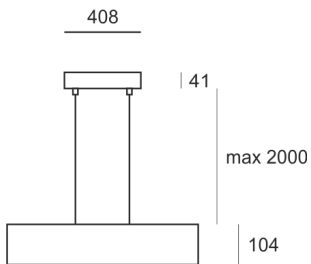

WOODGO RZ 120 35/4,0K

1110

- IP: 20
- Color temperature: 3500-4000, Cool
- Luminous flux: 13000 lm

Name	Code	Colour	Voltage supply	Luminaire wattage	Light source type	Luminous flux	
WOODGO RZ 120 35/4,0K	006-010840+011-010000	white	230V	159W	LED	13000 lm	4000K