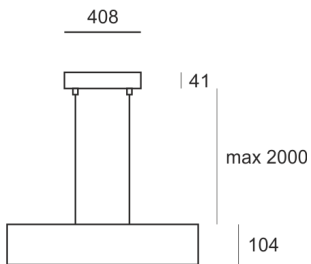

# WOODGO RZ 120 35/4,0K

1110

- IP: 20
- Color temperature: 3500-4000, Cool
- Luminous flux: 13000 lm

Name	Code	Colour	Voltage supply	Luminaire wattage	Light source type	Luminous flux	
<a href="#">WOODGO RZ 120 35/4,0K</a>	006-010840+011-010000	white	230V	159W	LED	13000 lm	4000K