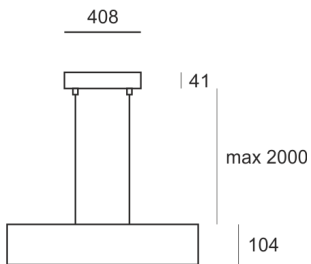

WOODGO RZ 60 35/3,0K

590

- IP: 20
- Color temperature: 2700-3500
- Luminous flux: 3180 lm

Name	Code	Colour	Voltage supply	Luminaire wattage	Light source type	Luminous flux	
WOODGO RZ 60 35/3,0K	004-010830+011-010000	white	230V	39W	LED	3180 lm	3000K