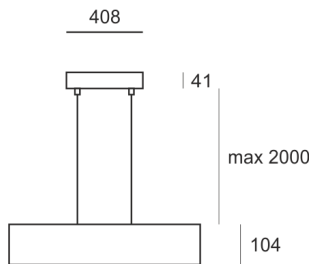

# WOODGO RZ 60 35/3,0K

590

- IP: 20
- Color temperature: 2700-3500
- Luminous flux: 3180 lm

Name	Code	Colour	Voltage supply	Luminaire wattage	Light source type	Luminous flux	
<a href="#">WOODGO RZ 60 35/3,0K</a>	004-010830+011-010000	white	230V	39W	LED	3180 lm	3000K