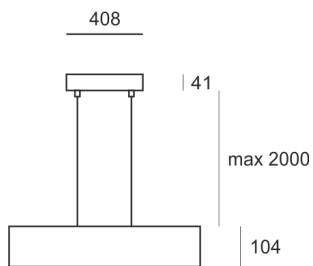

WOODGO RZ 60 35/3,0K

590

- IP: 20
- Color temperature: 2700-3500
- Luminous flux: 3180 lm

Name	Code	Colour	Voltage supply	Luminaire wattage	Light source type	Luminous flux	
WOODGO RZ 60 35/3,0K	004-010830+011-010000	white	230V	39W	LED	3180 lm	3000K