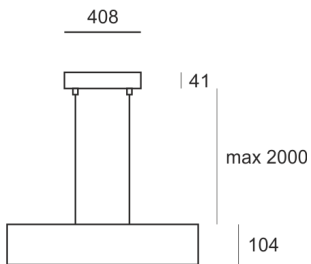

# WOODGO RZ 60 35/4,0K

590

- IP: 20
- Color temperature: 3500-4000, Cool
- Luminous flux: 3180 lm

Name	Code	Colour	Voltage supply	Luminaire wattage	Light source type	Luminous flux	
<a href="#">WOODGO RZ 60 35/4,0K</a>	004-010840+011-010000	white	230V	39W	LED	3180 lm	4000K