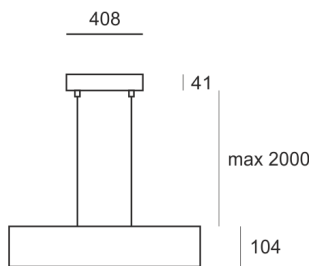

WOODGO RZ 60 35/4,0K

- IP: 20
- Color temperature: 3500-4000, Cool
- Luminous flux: 3180 lm

Name	Code	Colour	Voltage supply	Luminaire wattage	Light source type	Luminous flux	
WOODGO RZ 60 35/4,0K	004-010840+011-010000	white	230V	39W	LED	3180 lm	4000K