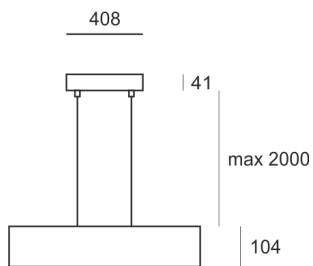

# WOODGO RZ 60 35/4,0K

590

- IP: 20
- Color temperature: 3500-4000, Cool
- Luminous flux: 3180 lm

Name	Code	Colour	Voltage supply	Luminaire wattage	Light source type	Luminous flux	
<a href="#">WOODGO RZ 60 35/4,0K</a>	004-010840+011-010000	white	230V	39W	LED	3180 lm	4000K