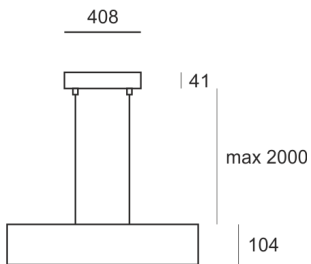

WOODGO RZ 60 35/4,0K

590

- IP: 20
- Color temperature: 3500-4000, Cool
- Luminous flux: 3180 lm

Name	Code	Colour	Voltage supply	Luminaire wattage	Light source type	Luminous flux	
WOODGO RZ 60 35/4,0K	004-010840+011-010000	white	230V	39W	LED	3180 lm	4000K