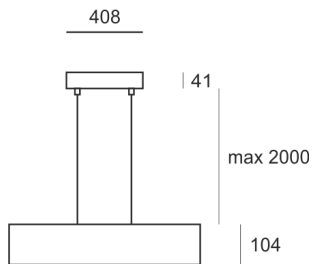

# WOODGO RZ 90 35/3,0K

850

- IP: 20
- Color temperature: 2700-3500
- Luminous flux: 7320 lm

Name	Code	Colour	Voltage supply	Luminaire wattage	Light source type	Luminous flux	
<a href="#">WOODGO RZ 90 35/3,0K</a>	005-010830+011-010000	white	230V	90W	LED	7320 lm	3000K