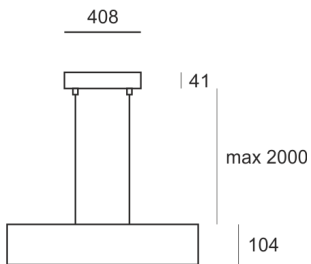

# WOODGO RZ 90 35/3,0K

850

- IP: 20
- Color temperature: 2700-3500
- Luminous flux: 7320 lm

Name	Code	Colour	Voltage supply	Luminaire wattage	Light source type	Luminous flux	
<a href="#">WOODGO RZ 90 35/3,0K</a>	005-010830+011-010000	white	230V	90W	LED	7320 lm	3000K