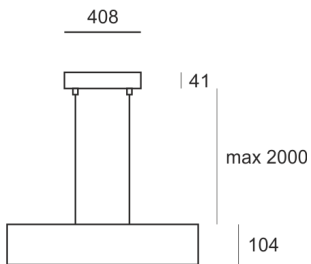

WOODGO RZ 90 35/4,0K

850

- IP: 20
- Color temperature: 3500-4000, Cool
- Luminous flux: 7320 lm

Name	Code	Colour	Voltage supply	Luminaire wattage	Light source type	Luminous flux	
WOODGO RZ 90 35/4,0K	005-010840+011-010000	white	230V	90W	LED	7320 lm	4000K