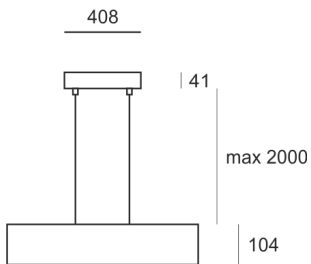

# WOODGO RZ 90 35/4,0K

850

- IP: 20
- Color temperature: 3500-4000, Cool
- Luminous flux: 7320 lm

Name	Code	Colour	Voltage supply	Luminaire wattage	Light source type	Luminous flux	
<a href="#">WOODGO RZ 90 35/4,0K</a>	005-010840+011-010000	white	230V	90W	LED	7320 lm	4000K