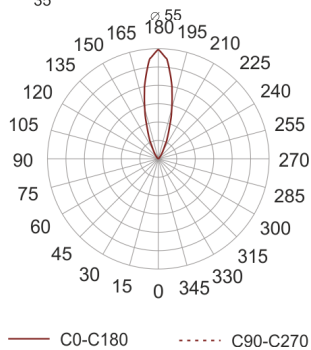

XTREMA 80 WWMFL SZARY/BIAŁY

- IP: 67
- Color temperature: 2700-3500
- Luminous flux: 407 lm

Name	Code	Colour	Voltage supply	Luminaire wattage	Light source type	Luminous flux	
XTREMA 80 WWMFL SZARY/BIAŁY	9806183	SZARY/BIAŁY	350mA	6,1W	LED	407 lm	3000K