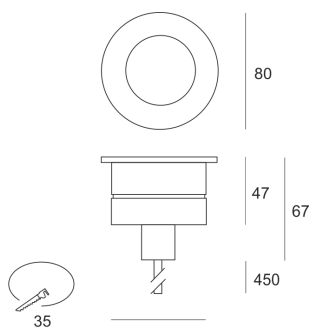

XTREMA 80 WWMFL SZARY/BIAŁY

- IP: 67
- Color temperature: 2700-3500
- Luminous flux: 407 lm

Name	Code	Colour	Voltage supply	Luminaire wattage	Light source type	Luminous flux	
XTREMA 80 WWMFL SZARY/BIAŁY	9806183	SZARY/BIAŁY	350mA	6,1W	LED	407 lm	3000K