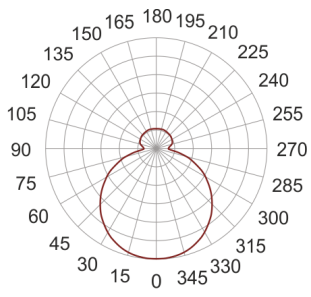

ZERO 415 LED 32W BIAŁY

125

415

— C0-C180 ····· C90-C270

- IP: 20
- Color temperature: 2700-3500
- Luminous flux: 2930 lm

Name	Code	Colour	Voltage supply	Luminaire wattage	Light source type	Luminous flux	
ZERO 415 LED 32W BIAŁY	ZL3K11Z415	white	230V	32W	LED	2930 lm	3000K