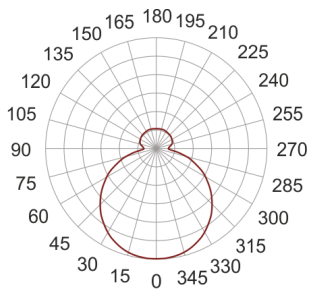

# ZERO 500 LED 35W BIAŁY

125

500

— C0-C180      ····· C90-C270

- IP: 20
- Color temperature: 2700-3500
- Luminous flux: 3570 lm

Name	Code	Colour	Voltage supply	Luminaire wattage	Light source type	Luminous flux	
ZERO 500 LED 35W BIAŁY	ZL3K11Z500	white	230V	34,8W	LED	3570 lm	3000K