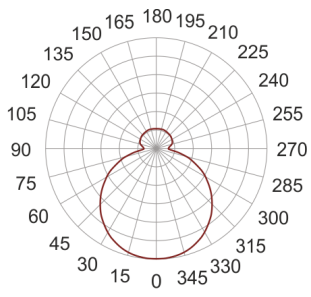

ZERO 500 LED 35W BIAŁY

125

500

— C0-C180 ····· C90-C270

- IP: 20
- Color temperature: 2700-3500
- Luminous flux: 3570 lm

Name	Code	Colour	Voltage supply	Luminaire wattage	Light source type	Luminous flux	
ZERO 500 LED 35W BIAŁY	ZL3K11Z500	white	230V	34,8W	LED	3570 lm	3000K