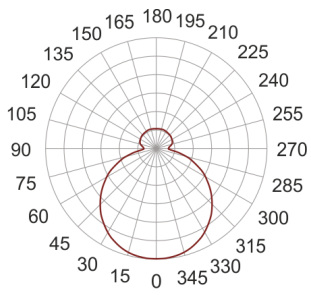

# ZERO 600 LED 41W BIAŁY

125

600

— C0-C180      ····· C90-C270

- IP: 20
- Color temperature: 2700-3500
- Luminous flux: 4170 lm

Name	Code	Colour	Voltage supply	Luminaire wattage	Light source type	Luminous flux	
ZERO.600. LED.41W. BIAŁY	ZL3K11Z600	white	230V	40,6W	LED	4170 lm	3000K