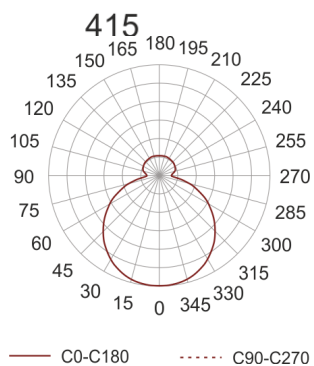

ZERO LED 415 3.0K BIAŁY

86

- IP: 20
- Color temperature: 2700-3500
- Luminous flux: 2060 lm

Name	Code	Colour	Voltage supply	Luminaire wattage	Light source type	Luminous flux	

ZERO LED 415 3.0K BIAŁY	S34K13Z415	white	230V	20,3W	LED	2060 lm	
-------------------------------	------------	-------	------	-------	-----	---------	--