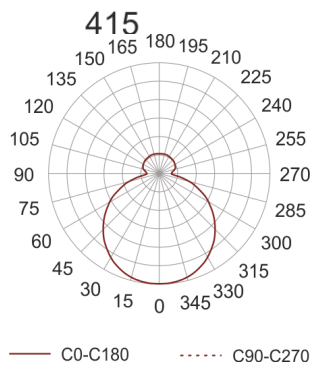

ZERO LED 415 4.0K 32 BIAŁY

86

- IP: 20
- Color temperature: 3500-4000, Cool
- Luminous flux: 3030 lm

Name	Code	Colour	Voltage supply	Luminaire wattage	Light source type	Luminous flux

ZERO LED 415 4.0K 32 BIAŁY	S34K12Z415	white	230V	32W	LED	3030 lm	
----------------------------------	------------	-------	------	-----	-----	---------	--