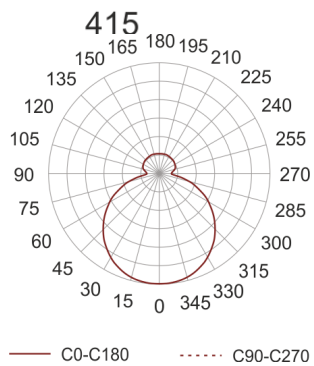

ZERO LED 415 4.0K BIAŁY

86

- IP: 20
- Color temperature: 3500-4000, Cool
- Luminous flux: 2160 lm

Name	Code	Colour	Voltage supply	Luminaire wattage	Light source type	Luminous flux	

ZERO LED 415 4.0K BIAŁY	S34K14Z415	white	230V	20,3W	LED	2160 lm	
-------------------------------	------------	-------	------	-------	-----	---------	--