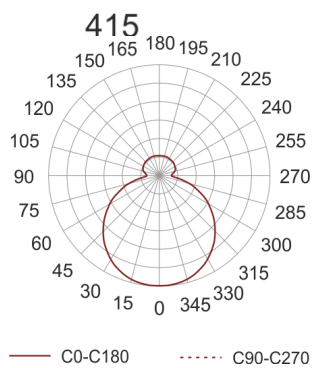

# ZERO LED 415 4.0K BIAŁY

86

- IP: 20
- Color temperature: 3500-4000, Cool
- Luminous flux: 2160 lm

Name	Code	Colour	Voltage supply	Luminaire wattage	Light source type	Luminous flux	

ZERO LED 415 4.0K BIAŁY	S34K14Z415	white	230V	20,3W	LED	2160 lm	
-------------------------------	------------	-------	------	-------	-----	---------	--