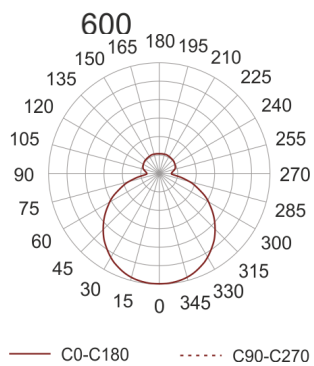

ZERO LED 600 3.0K BIAŁY

- IP: 20
- Color temperature: 2700-3500
- Luminous flux: 4120 lm

Name	Code	Colour	Voltage supply	Luminaire wattage	Light source type	Luminous flux	

ZERO LED 600 3.0K BIAŁY	S46K11Z600	white	230V	40,6W	LED	4120 lm	
-------------------------------	------------	-------	------	-------	-----	---------	--